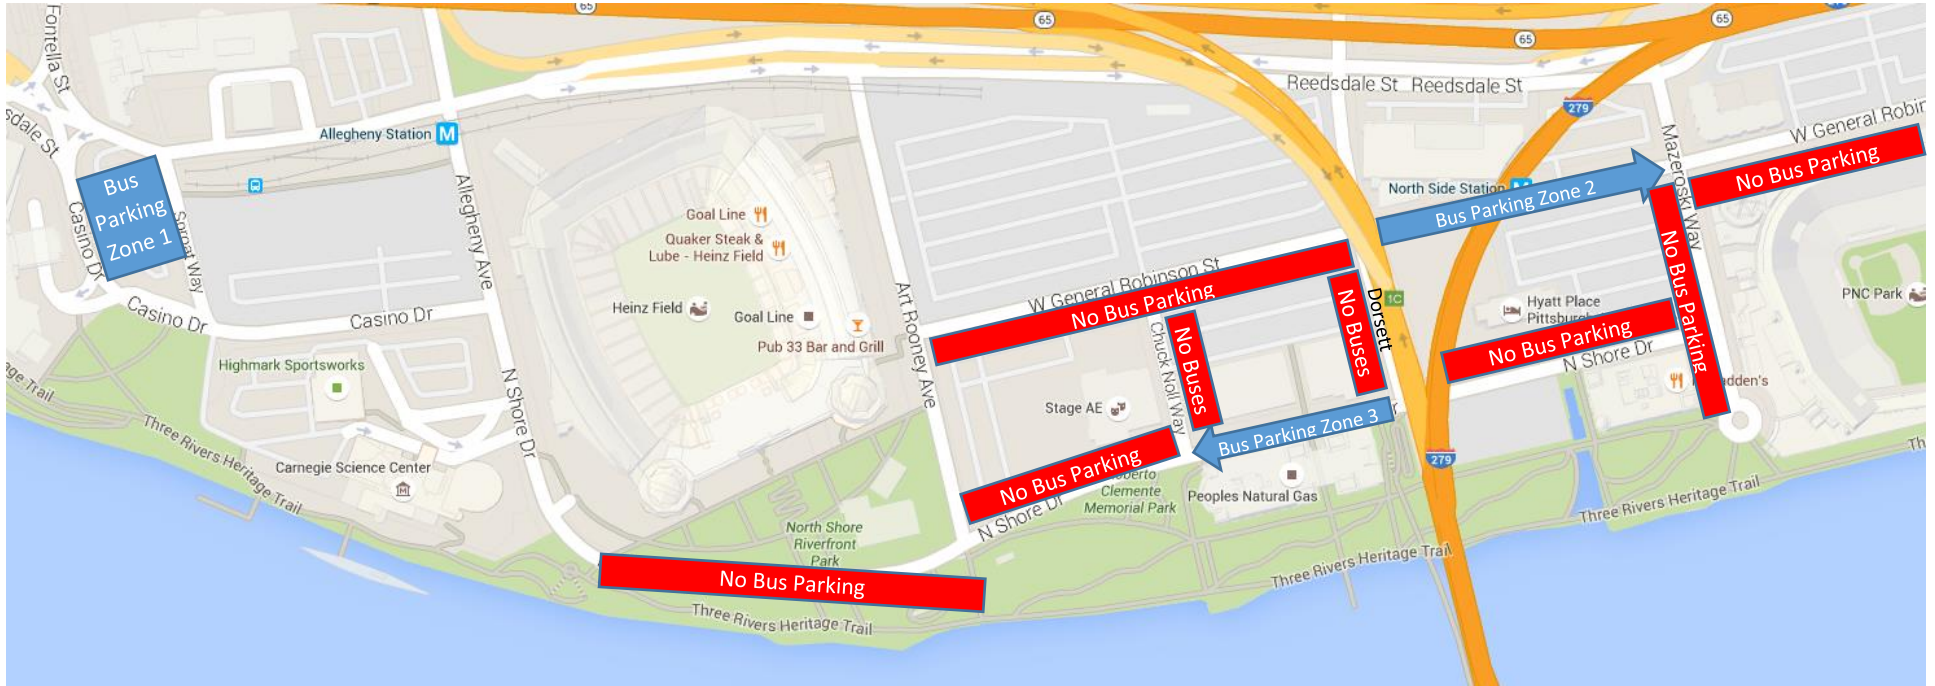

2015 Pitt Band and Cheer Day Bus Pick-up Locations

Bus Parking Zone 1 – Carnegie Science Center – Available for first 35 buses that arrive and stay throughout the day. Buses will be parked and loaded here. Once parked buses must remain until passengers are boarded and ready to leave.

Bus Parking Zone 2 – General Robinson Street between Dorsett Drive and Mazeroski Way– University of Pittsburgh Police will be escorting Band and Cheer buses to this location from the staging area on Beaver Avenue.

Bus Parking Zone 3 – North Shore Drive between Chuck Knoll Way and Dorsett Drive – University of Pittsburgh Police will be escorting Band and Cheer buses to this location from the staging area on Beaver Avenue.