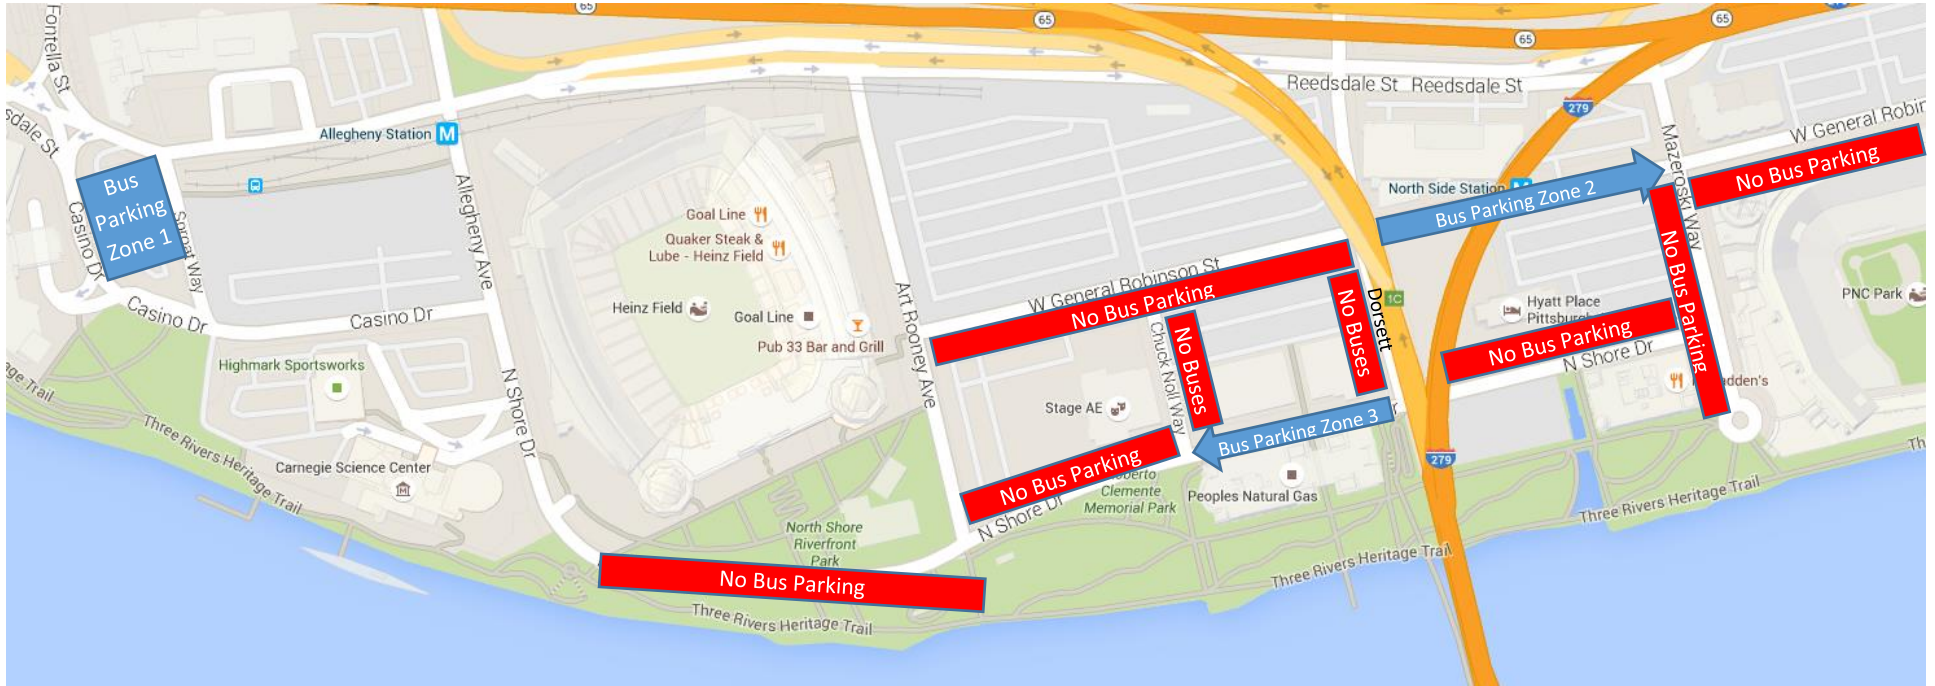

## 2015 Pitt Band and Cheer Day Bus Pick-up Locations

**Bus Parking Zone 1** – Carnegie Science Center – Available for first 35 buses that arrive and stay throughout the day. Buses will be parked and loaded here. Once parked buses must remain until passengers are boarded and ready to leave.

**Bus Parking Zone 2** – General Robinson Street between Dorsett Drive and Mazeroski Way– University of Pittsburgh Police will be escorting Band and Cheer buses to this location from the staging area on Beaver Avenue.

**Bus Parking Zone 3** – North Shore Drive between Chuck Knoll Way and Dorsett Drive – University of Pittsburgh Police will be escorting Band and Cheer buses to this location from the staging area on Beaver Avenue.